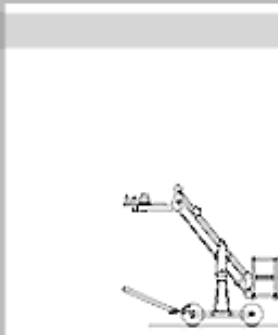

### Felix Dolly

Weight:	<b>79 lbs</b>
Dimensions Length:	<b>4'1"</b>
Width:	<b>2'4"</b>
Max. payload capacity:	<b>1980 lbs</b>
Track width:	<b>2'</b>

The Felix Crane is TÜV certified

**Crane-Version** Felix Dolly Mini Felix Felix Vers. I Felix Vers. II Felix Vers. III Felix Vers. IV Felix Vers. V

### Mini Felix

Max. Euroadapter height:	<b>5'4"</b>
Lift range:	<b>4'9"</b>
Max. Euroadapter depth:	<b>-0'5"</b>
Weight crane + dolly:	<b>287 lbs</b>
Max. working load:	<b>265 lbs</b>
Max. counterweight:	<b>494 lbs</b>