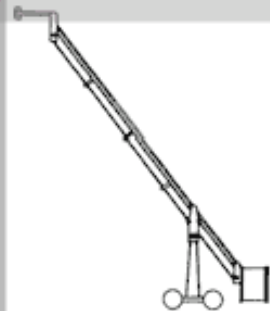

Felix Version IV (Remote)

Max. Euroadapter height:	15'
Lift range:	19'
Max. Euroadapter depth:	-4'
Weight crane + dolly:	338 lbs
Max. working load:	132 lbs
Max. counterweight:	563 lbs

The Felix Crane is TÜV certified

Crane-Version	Felix Dolly	Mini Felix	Felix Vers. I	Felix Vers. II	Felix Vers. III	Felix Vers. IV	Felix Vers. V