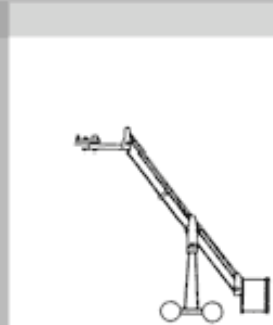

Felix Version I (Platform)

Max. Euroadapter height:	9'1"
Lift range:	8'6"
Max. Euroadapter depth:	5"
Weight crane + dolly:	327 lbs
Max. working load:	484 lbs
Max. counterweight:	739 lbs

The Felix Crane is TÜV certified

Crane-Version Felix Dolly Mini Felix Felix Vers. I Felix Vers. II Felix Vers. III Felix Vers. IV Felix Vers. V