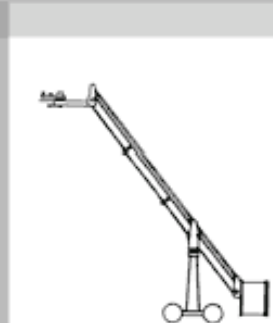

Felix Version II (Platform)

Max. Euroadapter height:	11'7"
Lift range:	13'8"
Max. Euroadapter depth:	-2'1"
Weight crane + dolly:	343 lbs
Max. working load:	286 lbs
Max. counterweight:	844 lbs

The Felix Crane is TÜV certified